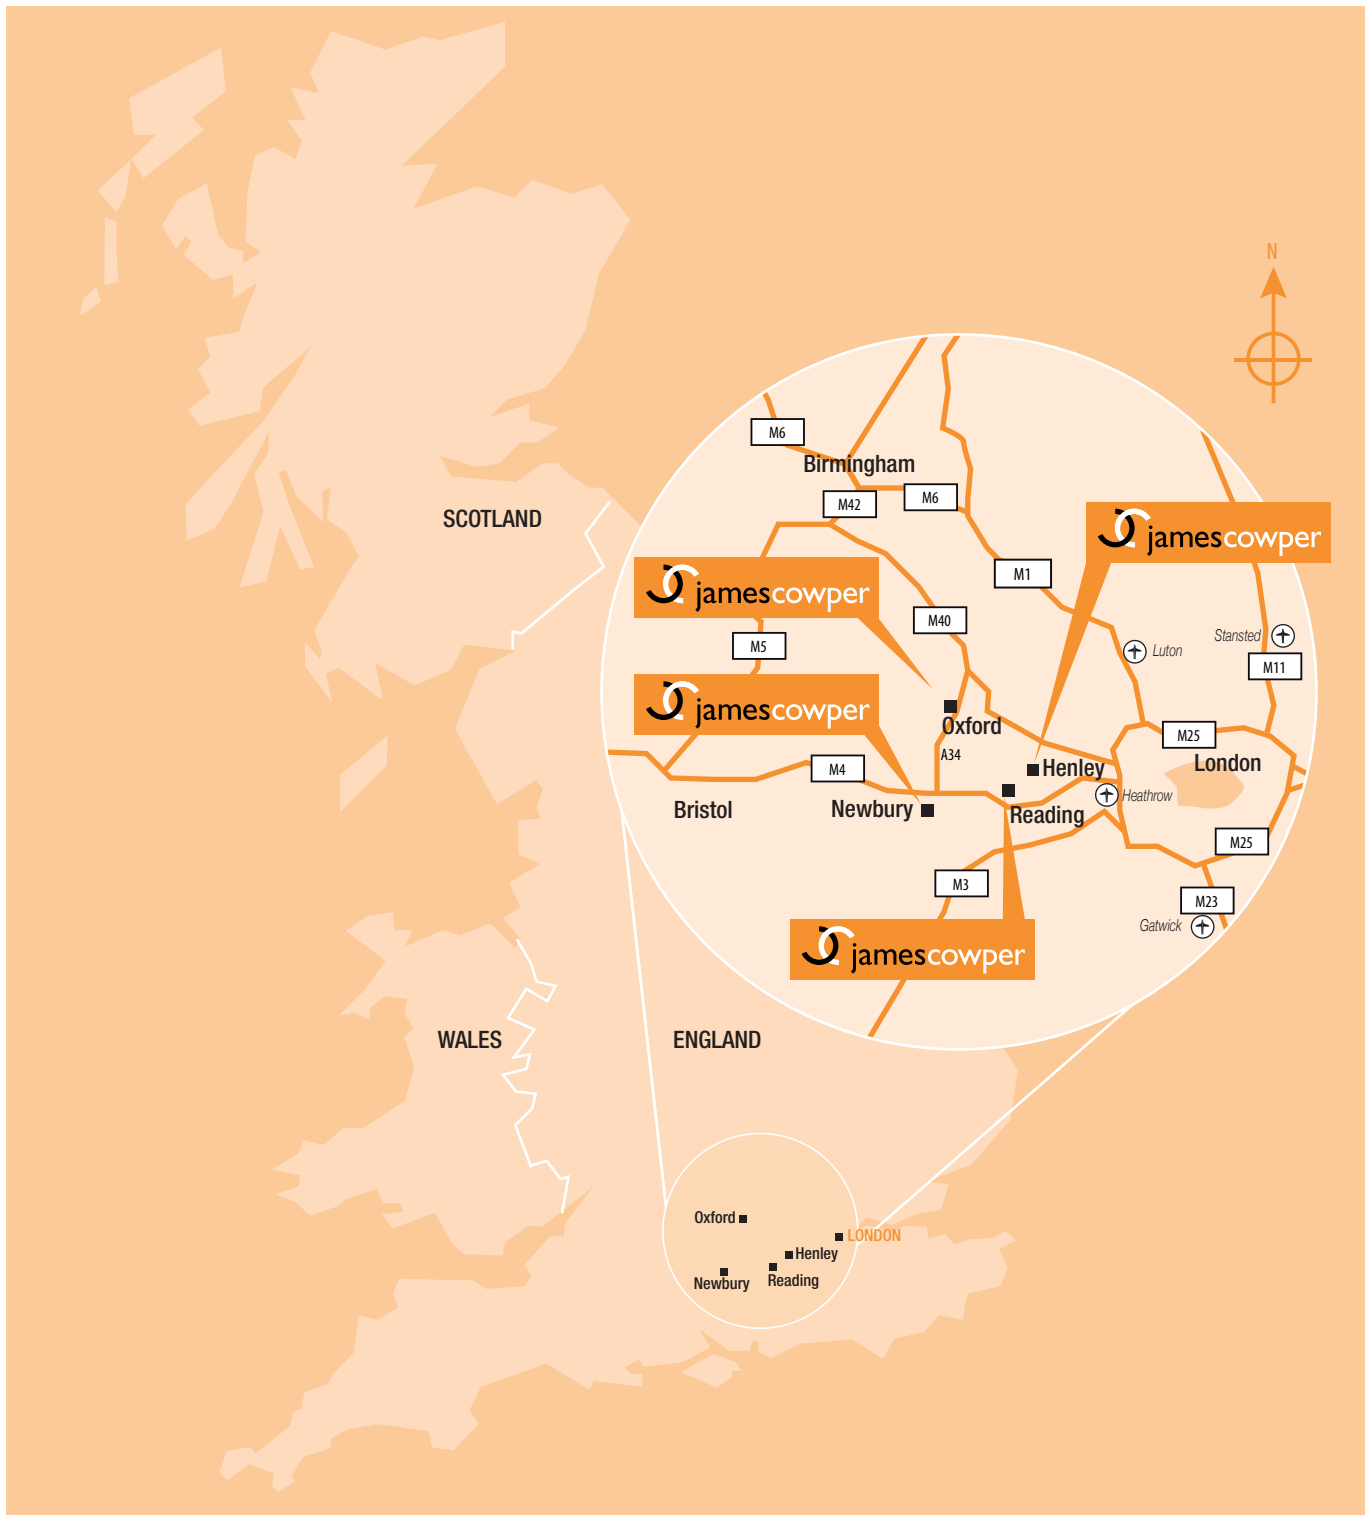

James Cowper Offices

Phoenix House
Bartholomew Street
Newbury
Berkshire RG14 5QA

Tel: +44 (0)1635 35255
Fax: +44 (0)1635 40500

3 Wesley Gate
Queen's Road
Reading
Berkshire RG1 4AP

Tel: +44 (0)118 959 0261
Fax: +44 (0)118 939 3385

Willow Court
7 West Way
Botley
Oxford OX2 0JB

Tel: +44 (0)1865 200500
Fax: +44 (0)1865 200501

North Lea House
66 Northfield End
Henley-on-Thames
Oxfordshire RG9 2BE

Tel: +44 (0)1491 572565
Fax: +44 (0)1491 411705