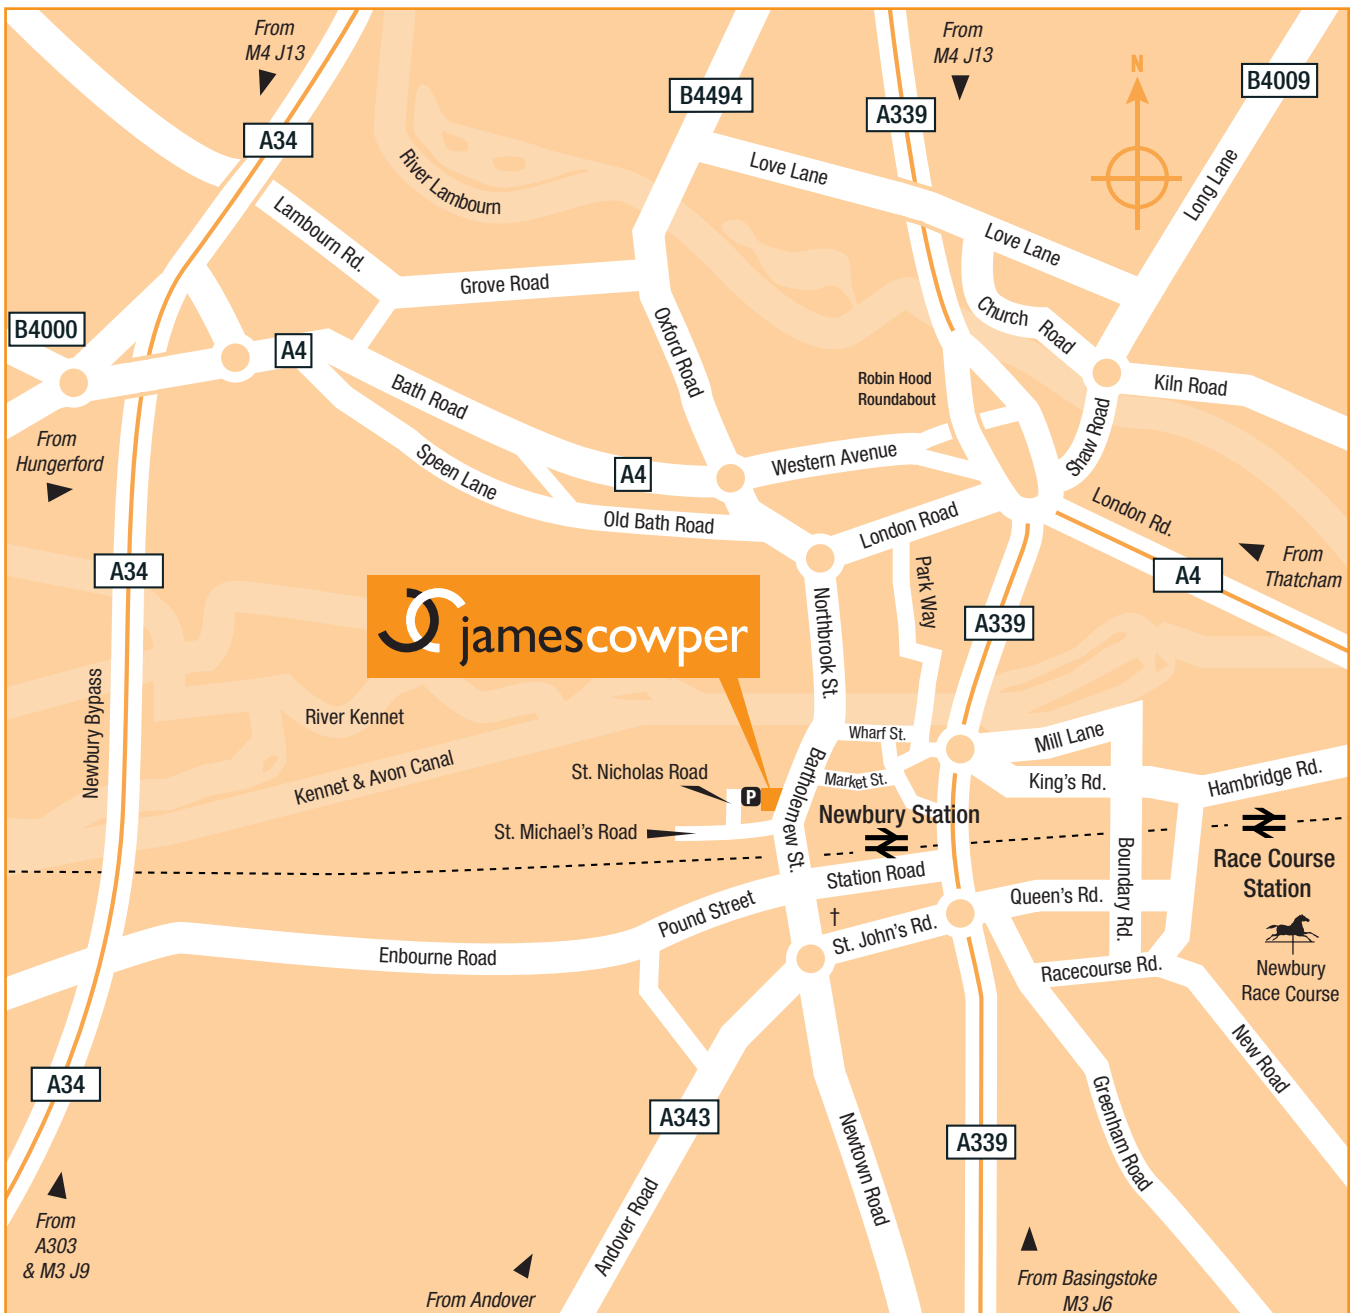

Newbury Map

Map not to scale

[View directions >>](#)

Directions to Newbury office

By Car

From M4, Junction 13

- Exit the M4 at junction 13, (signed for Newbury, Oxford, the A34 and Chieveley Services) and join the A34 for Newbury.
- Exit the A34 onto the A339, continue on the A339 into Newbury to a set of traffic lights at the Robin Hood roundabout.
- Continue on the A339 over a roundabout (Sainsbury's on the Left) and at the next, take the A343 third exit into St John's Road.
- At the next roundabout turn right into Bartholomew Street.
- James Cowper can be located on the left hand side just after the turning into St Michael's Road.

From M3, Junction 6

- Exit the M3 at junction 6 and join the A339 for Newbury.
- 2 miles south of Newbury, turn right at the roundabout (continuing on the A339) and travel up the hill on the dual carriageway, passing St Gabriel's school on the right.
- Continue straight over at the next roundabout and at the following roundabout take the A343, first exit, left into St John's Road.
- At the next roundabout turn right into Bartholomew Street. James Cowper can be located, on the left hand side just after the turning into St Michael's Road.

From Hungerford

- Leave Hungerford on the A4 Bath Road towards Newbury.
- At the Robin Hood roundabout traffic lights bear right to join the A339.
- Continue on the A339 over a roundabout (Sainsbury's on the left) and at the next, take the A343 third exit into St John's Road.
- At the next roundabout turn right into Bartholomew Street.
- James Cowper can be located on the left hand side just after the turning into St Michael's Road.

By Train

- We are five minutes walk from Newbury station.

[<< Back to map](#)