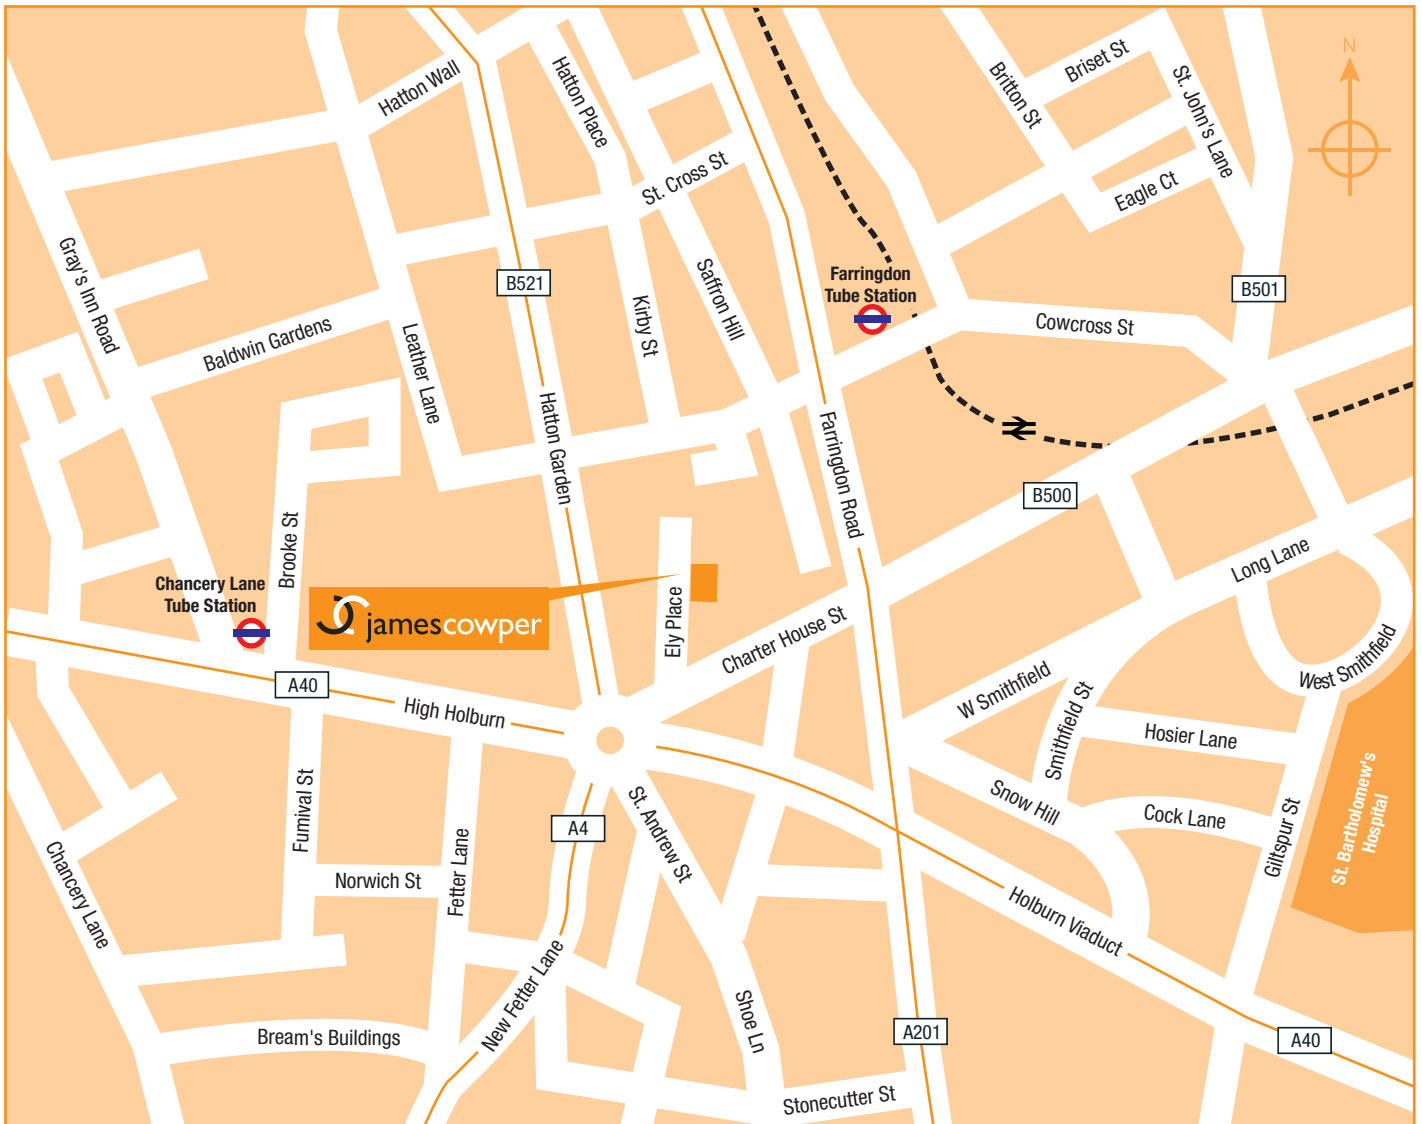

## London Map

# Directions to London office

### From Farringdon tube station - Metropolitan, Circle, Hammersmith & City Line

- Exit the tube station and turn right
- At the end of the road turn left onto Farringdon Road.
- At the cross roads turn right onto Charter House Street.
- Ely Place can be found on the right hand side. James Cowper Office is on the right hand side.

### From Chancery Lane Tube Station - Central Line

- Exit the tube station via Exit 2, Holburn Circus and go straight on.
- At the roundabout take the 2nd exit, Charter House Street.
- Ely Place is on the left hand side. James Cowper office is on the right hand side.